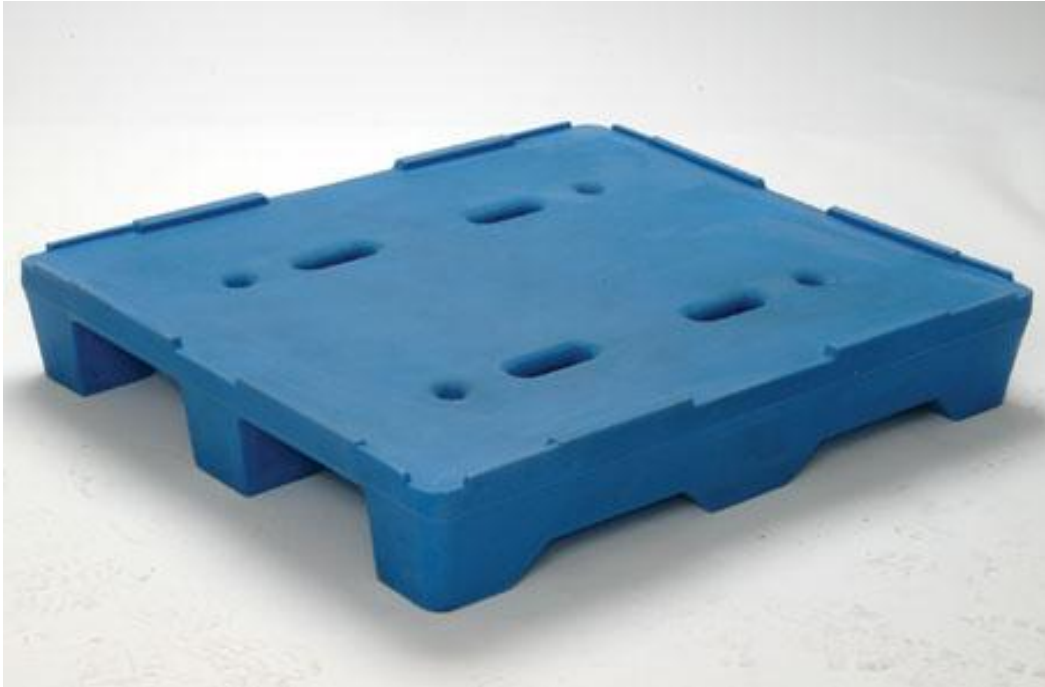

MB107 – Fish Box Pallet 1000 x 860 x 170

Pallet designed for use with our CM0070 70 litre straight stack box. Fits two boxes side by side.

Reference Code	MB107
Pallet for use with CM0070 straight stack boxes	
Size:	1000 x 860 mm x 170
Deck:	Closed with part slatted
Weight:	13kg
Colours available:	Blue only
Loading: Dynamic	TBC kg
Loading: Static	TBC kg
Loading: Racking	TBCkg
Rim:	Rims as standard
Material	MDPE
Full truck load	TBC units
Pallet load	15 units