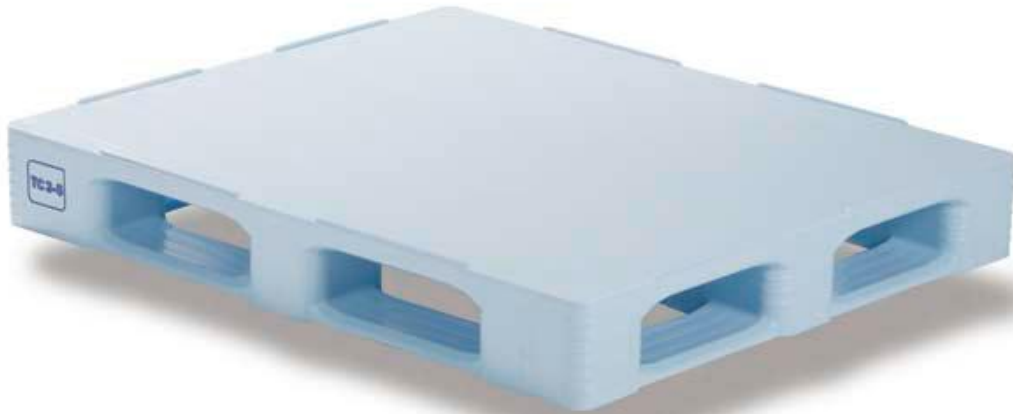

## **CM TC3-5 – Plastic Closed Deck Pallet 1200 x 1000**

- Upper and lower deck completely sealed for hygiene and strength
  - All runners have chamfered edges for easy access
    - Also available with 3 runners (CMTC3-3)
    - High racking and dynamic load capacities
    - Strong with high level of damage resistance
    - Available with logos, printing & numbering

Reference Code	CM TC3-5
Food grade plastic pallet with optional printing and numbering	
Size:	1200 x 1000 mm x 160
Deck:	Closed Deck Plastic Pallet with 3 or 5 runners
Weight:	22.5 kg
Colours available:	Blue
Loading: Dynamic	1500 kg
Loading: Static	7500 kg
Loading: Racking	1250 kg
Rim:	7mm (22mm on request)
Material	HDPE
Full truck load	400 units
Pallet load	15 units