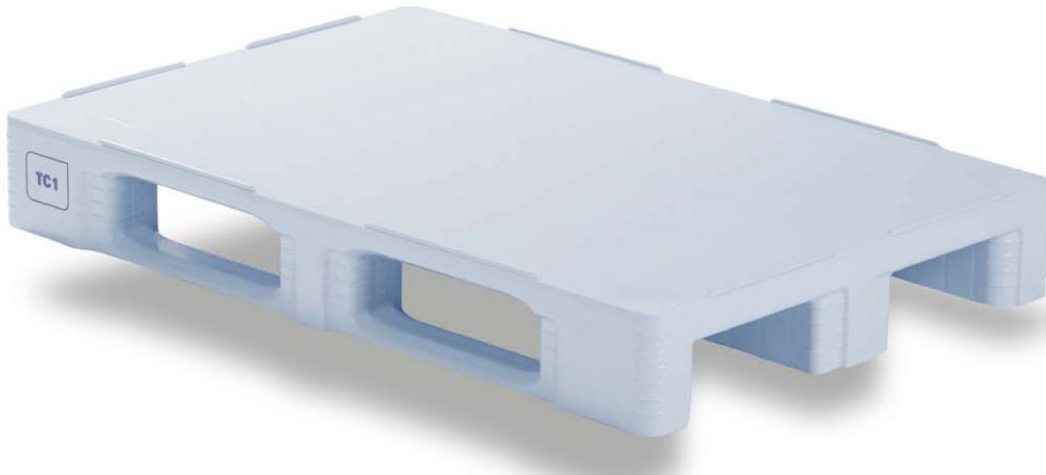

CM TC1 – Plastic Closed Deck Pallet 1200 x 800

- Upper and lower deck completely sealed for hygiene and strength
 - All runners have chamfered edges for easy access
 - High racking and dynamic load capacities
 - Strong with high level of damage resistance
 - Available with logos, printing & numbering

Reference Code	CM TC1
Food grade plastic pallet with optional printing and numbering	
Size:	1200 x 800 mm x 160
Deck:	Closed Deck Plastic Pallet with 3 or 5 runners
Weight:	18kg
Colours available:	Light Blue
Loading: Dynamic	1500 kg
Loading: Static	7500 kg
Loading: Racking	1500 kg
Rim:	7mm (22mm on request)
Material	HDPE
Full truck load	400 units
Pallet load	15 units