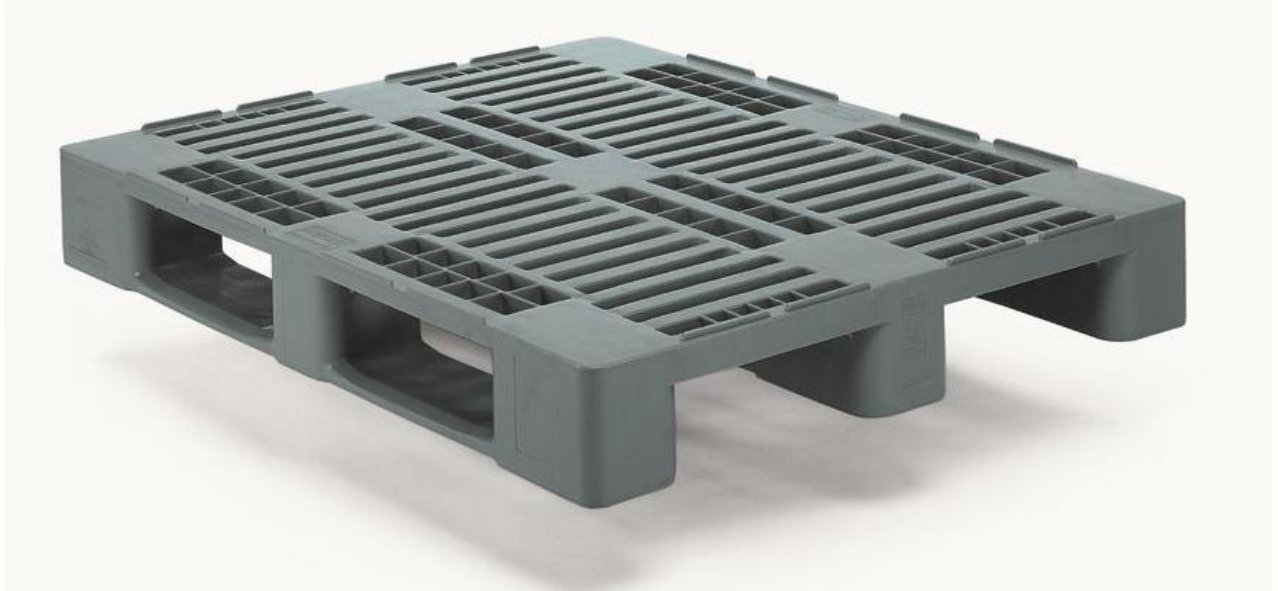

## **CM H3 – Medium Use Pallet 1200 x 1000**

The H3 plastic pallet. Top performance 3-runner hygienic pallet.

- Ideal for every day demands in the hygiene sector
- Suitable for use in varying temperatures
- Sturdy runners to give maximum stability

Reference Code	CM H3
Medium Use slatted pallet with 5 runners	
Size:	1200 x 1000 mm x 160
Deck:	Slatted Plastic Pallet with 3 runners
Weight:	22kg
Colours available:	Grey
Loading: Dynamic	1250 kg
Loading: Static	5000 kg
Loading: Racking	850 kg
Rim:	7mm
Material	HDPE
Full truck load	390 units
Pallet load	15 units