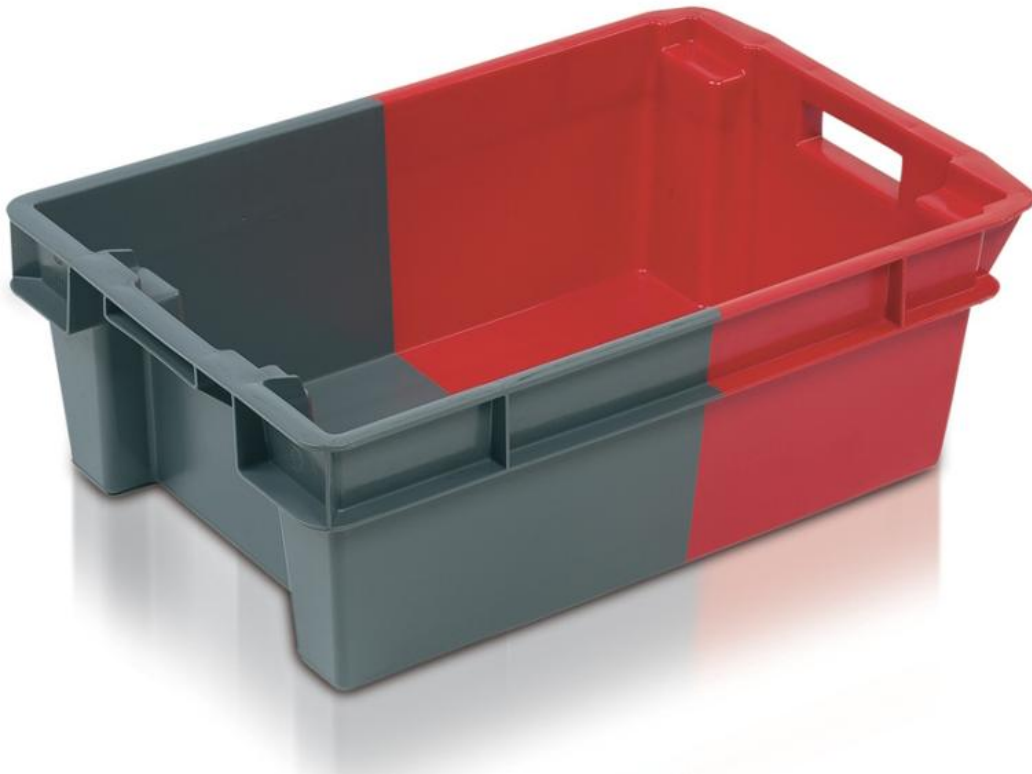

LP11032 – 32 litre nest stack box

| | |
|------------------------|---|
| Reference Code | LP 11032 |
| Nest stack plastic box | |
| External Size: | 600 x 400 x 200 mm |
| Internal Size: | 457 x 338 x 177 mm |
| Capacity: | 32 Litres |
| Style: | Solid [Perforated also available LP11034] |
| Colour: | Red/Grey & Grey/Grey from stock |
| Weight: | 1.8 kg |
| Material | Polyethylene |
| Qty on a pallet: | 75 units |
| Qty on truck: | 3900 units |